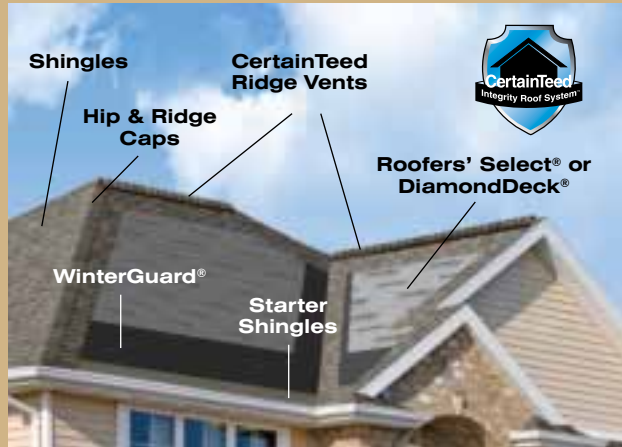

See actual warranty for specific details and limitations.

GRANDMANOR® color palette

Shown in Brownstone

Integrity Roof System™

A systems approach combines high-performance components – underlayments, shingles, accessory products and ventilation – to make the Integrity Roof System a complete roofing solution. When you choose an Integrity Roof System, you gain the advantage of having CertainTeed as your single manufacturing source to stand behind its roof system components.

WinterGuard®

Waterproofing shingle underlayment prevents leaks from wind-driven rain and ice dams in vulnerable areas.

Roofers' Select® or DiamondDeck®

High-performance underlayment provides a protective water-resistant layer over the roof deck and a secondary barrier against leaks.