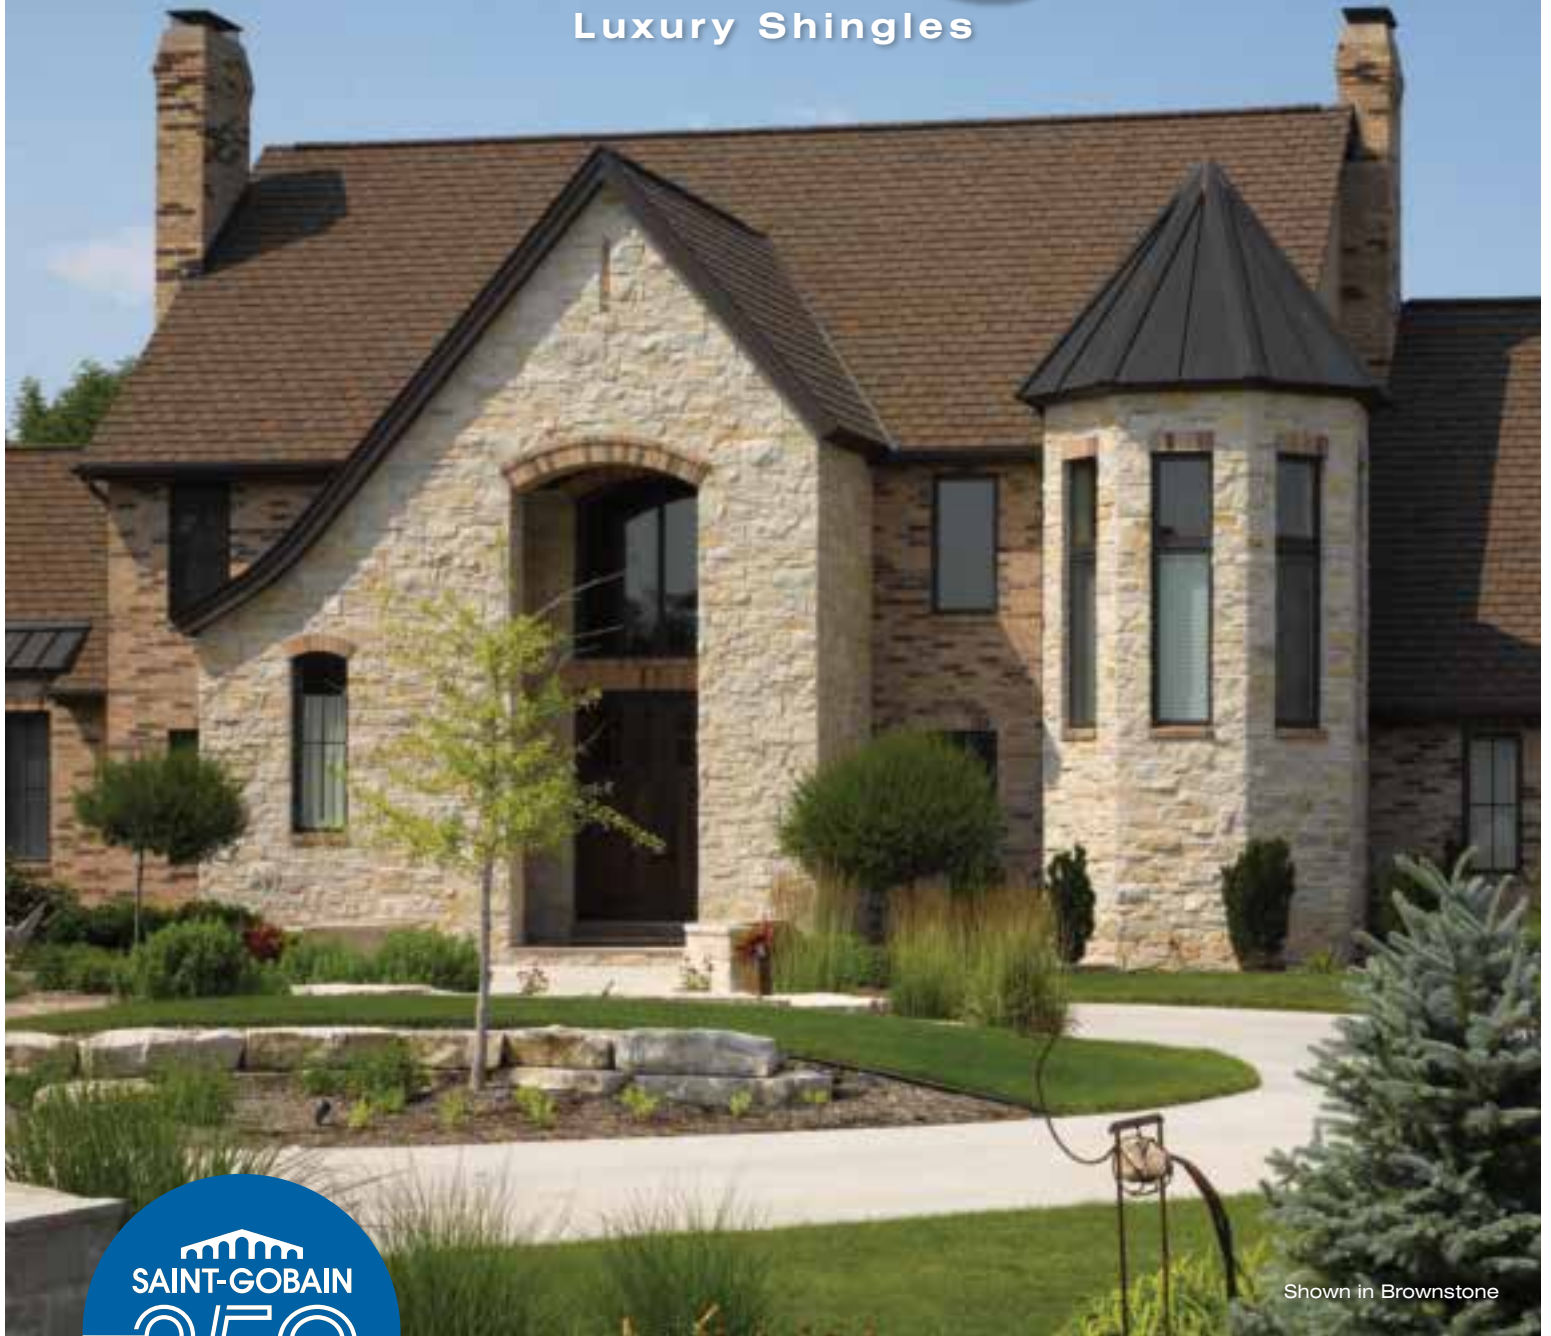

CertainTeed
GRANDMANOR[®]

Luxury Shingles

Shown in Brownstone

Est. 1665

CertainTeed
SAINT-GOBAIN

Shown in
Stonegate Gray

Shown in Gatehouse Slate

Shown in
Colonial Slate

THE PEAK OF PERFECTION

Some roofs say more.
About you.
About your style.
About the home that uniquely showcases your life.

Grand Manor says it all with a style and grace that is exceptional from every angle. The luxurious multi-layered laminated shingle replicates the look of slate with the confidence backed by a lifetime warranty.

Your home becomes your castle with one of the heaviest shingles we've ever made. CertainTeed has developed Grand Manor to endure wind, rain and weather of every sort to always look its best, even on the steepest slopes.

GRAND MANOR®

striking looks

Deep shadows and random tabs are the secrets behind the design genius in Grand Manor. The result is a shingle with the incredibly authentic depth and dimension of slate. And generations of durability to complete the illusion.