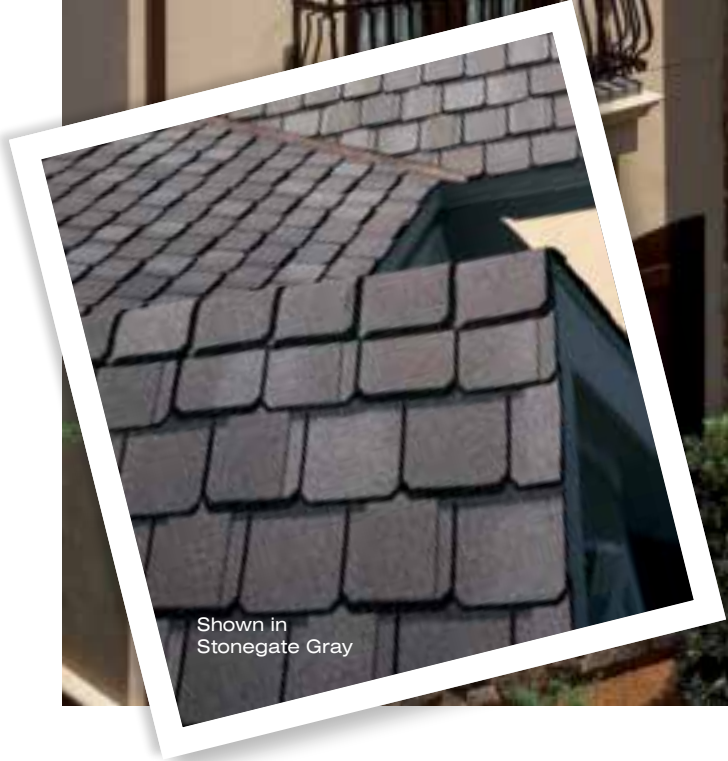

CertainTeed
GRANDMANOR[®]

Luxury Shingles

Shown in Brownstone

Est. 1665

CertainTeed
SAINT-GOBAIN

Shown in
Stonegate Gray

Shown in Gatehouse Slate

Shown in
Colonial Slate

THE PEAK OF PERFECTION

Some roofs say more.
About you.
About your style.
About the home that uniquely showcases your life.

Grand Manor says it all with a style and grace that is exceptional from every angle. The luxurious multi-layered laminated shingle replicates the look of slate with the confidence backed by a lifetime warranty.